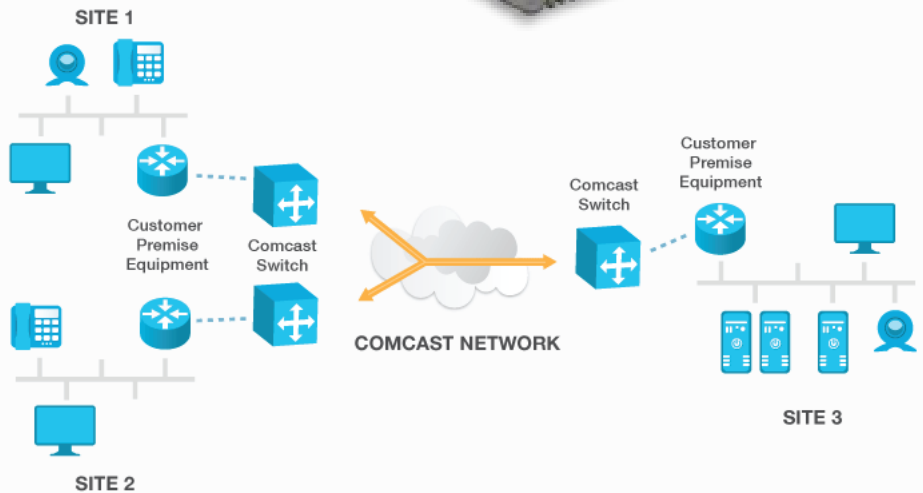

ETHERNET EVERYWHERE

- Bandwidth options 3 MBPS - 10 GB
- QOS of Service Support
- Increase bandwidth quickly
- Design burstable requirements
- Accommodate bursty applications
- Dynamic capacity
- Flexible Connectivity options

CONTROL • FLEXIBILITY • PREDICTABILITY • VISIBILITY • TIME SAVING

Top Metro Ethernet Providers